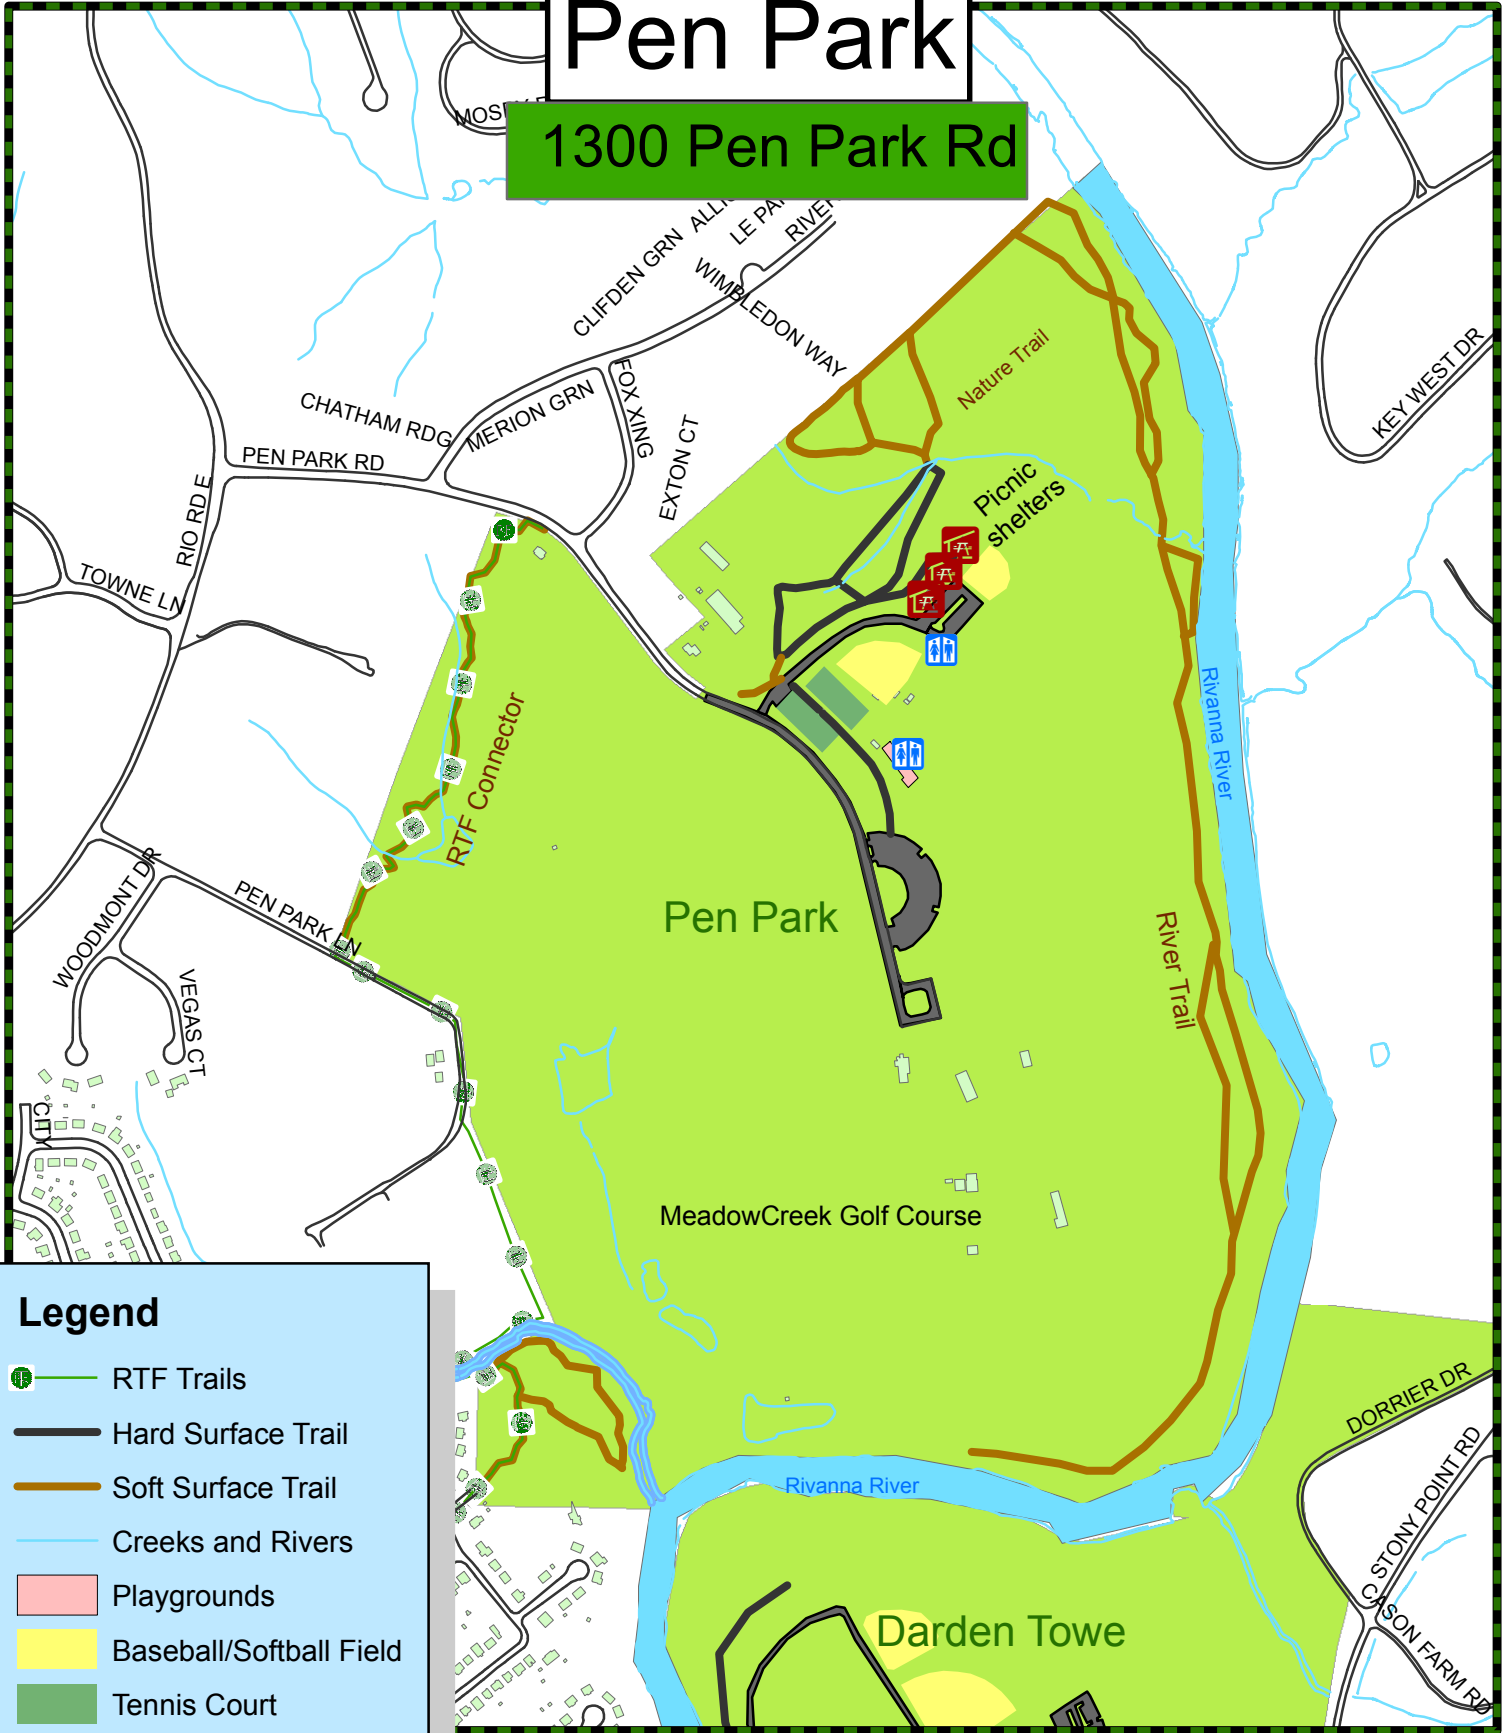

Pen Park

1300 Pen Park Rd

Legend

- RTF Trails
- Hard Surface Trail
- Soft Surface Trail
- Creeks and Rivers
- Playgrounds
- Baseball/Softball Field
- Tennis Court
- Road/Parking
- Structures
- Picnic Shelters
- Park Restrooms