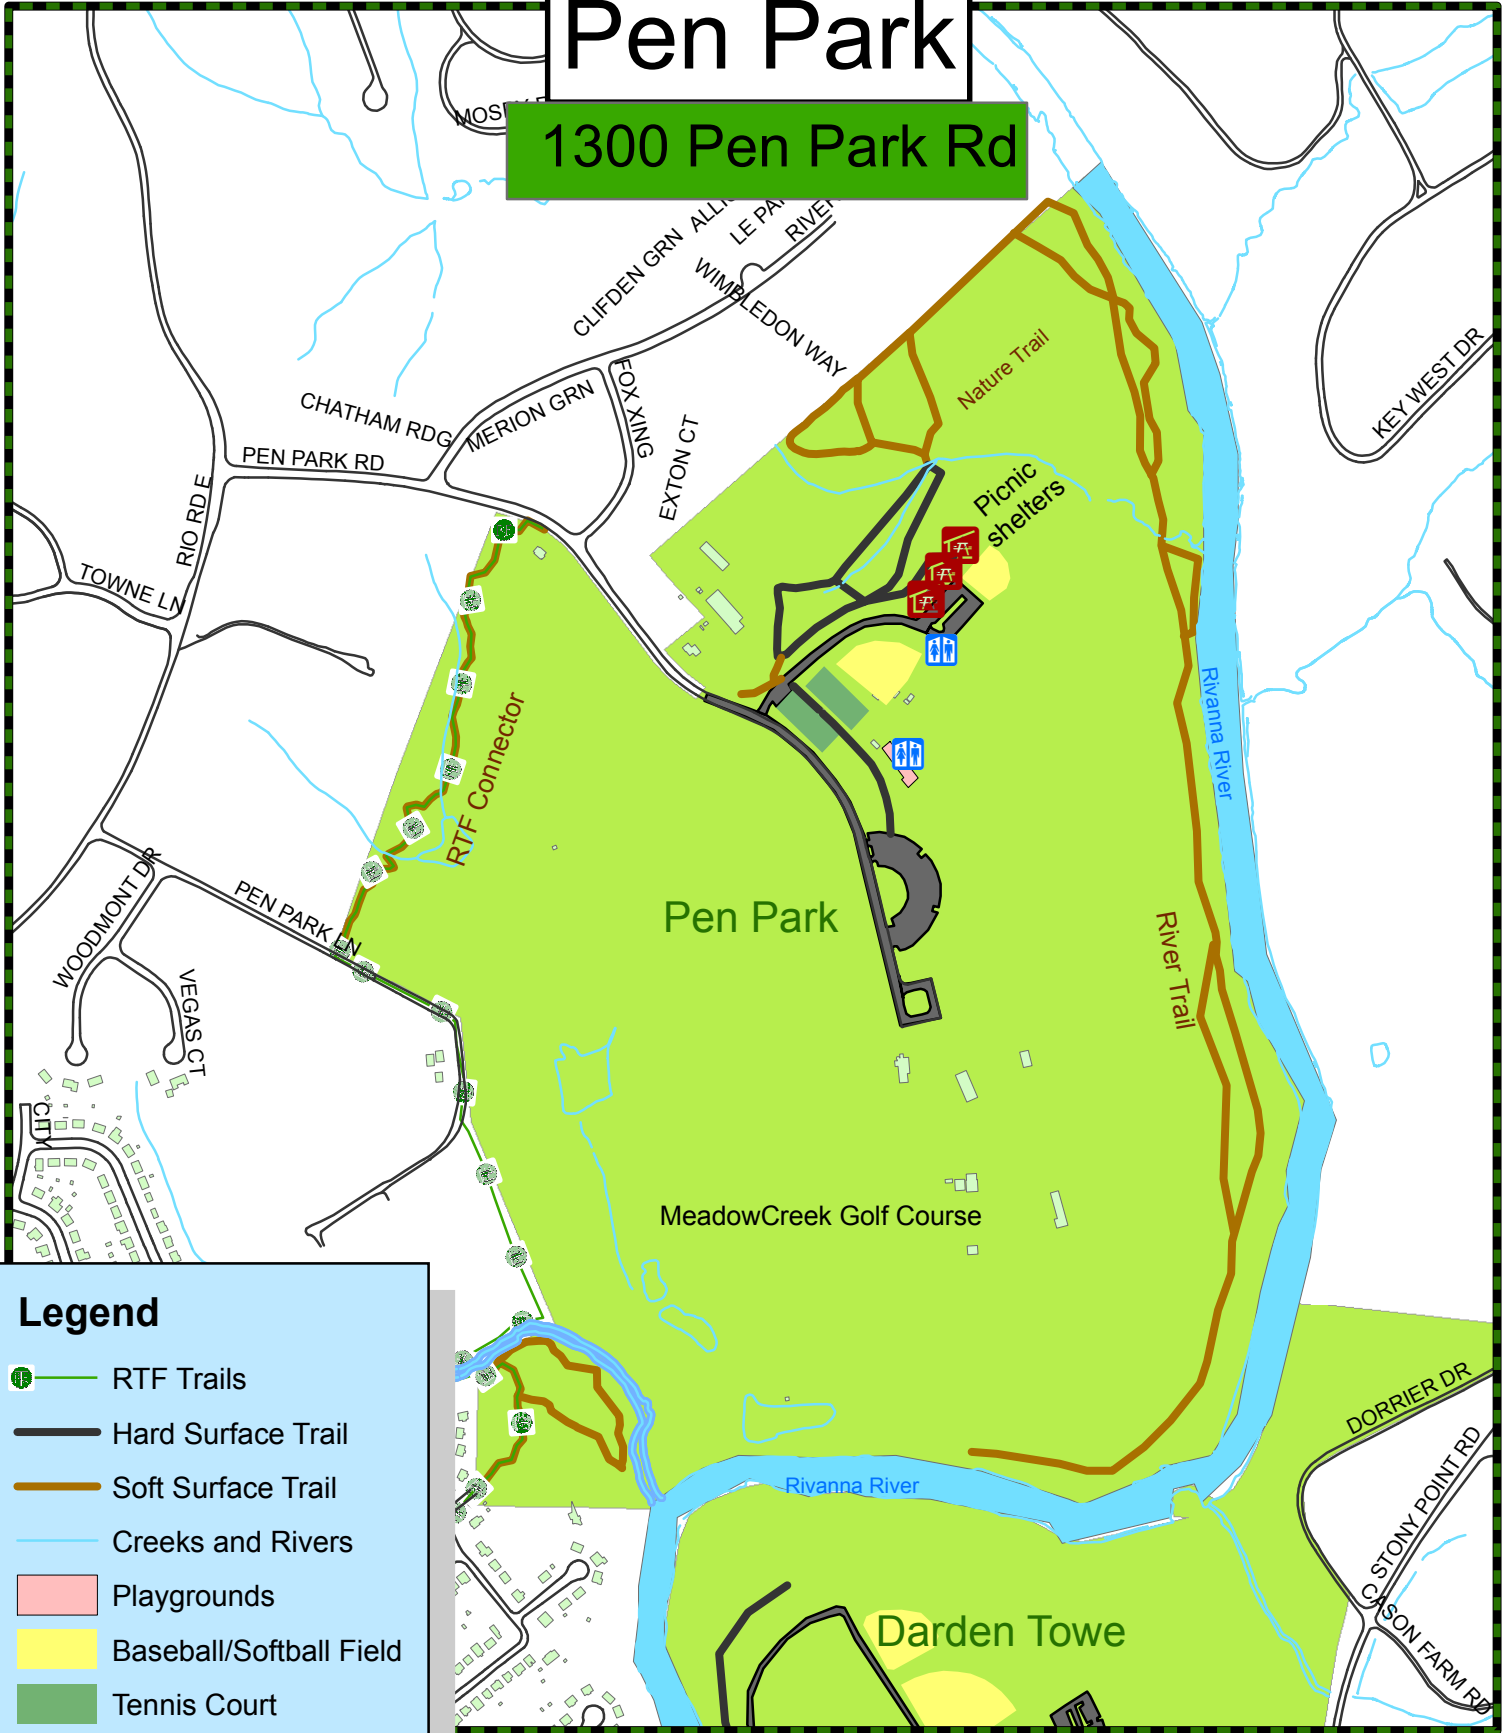

Pen Park

1300 Pen Park Rd

Legend

- RTF Trails
- Hard Surface Trail
- Soft Surface Trail
- Creeks and Rivers
- Playgrounds
- Baseball/Softball Field
- Tennis Court
- Road/Parking
- Structures
- Picnic Shelters
- Park Restrooms